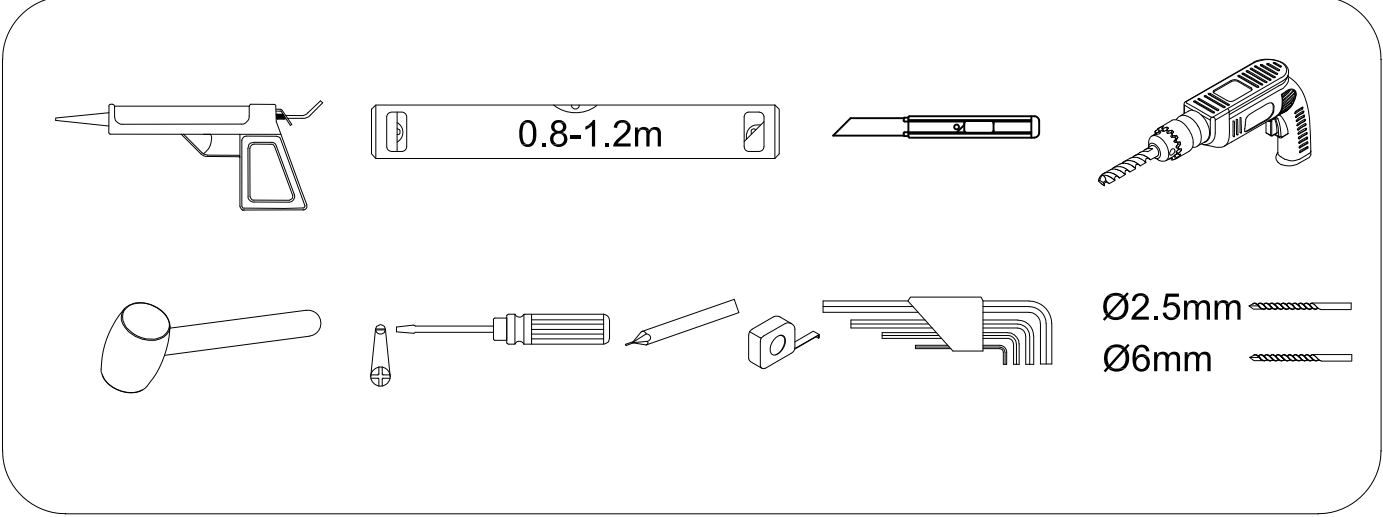

INSTALLATION MANUAL

MODEL:12070

SIZE:90x90x190CM

Left

Right

01  x6	02  x2	03  x2	04  x2	05  x1	06  x1
07  x1	08  x1	09  x8	10  x2	11  x2	12  x4
13  x1	14  x2	15  x2			

01

02